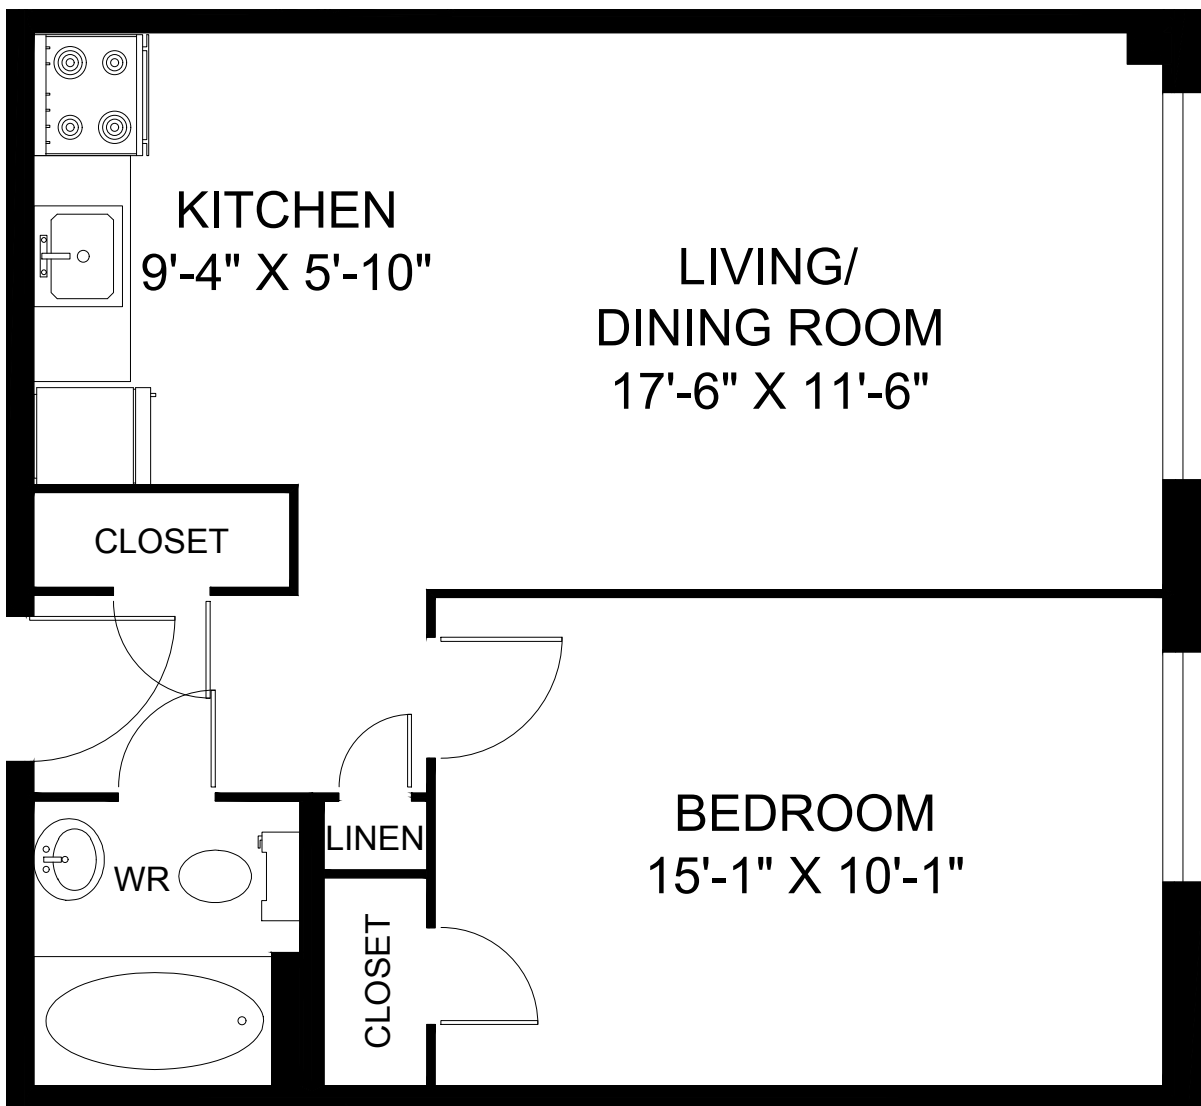

85
Wellesley
Street E

Toronto, Ontario

1 BEDROOM | 551 SQUARE FEET

LINE 08, LINE 09, UNIT 208, UNIT 209
TYPE B

ACTUAL SUITE LAYOUT MAY VARY FROM PLAN