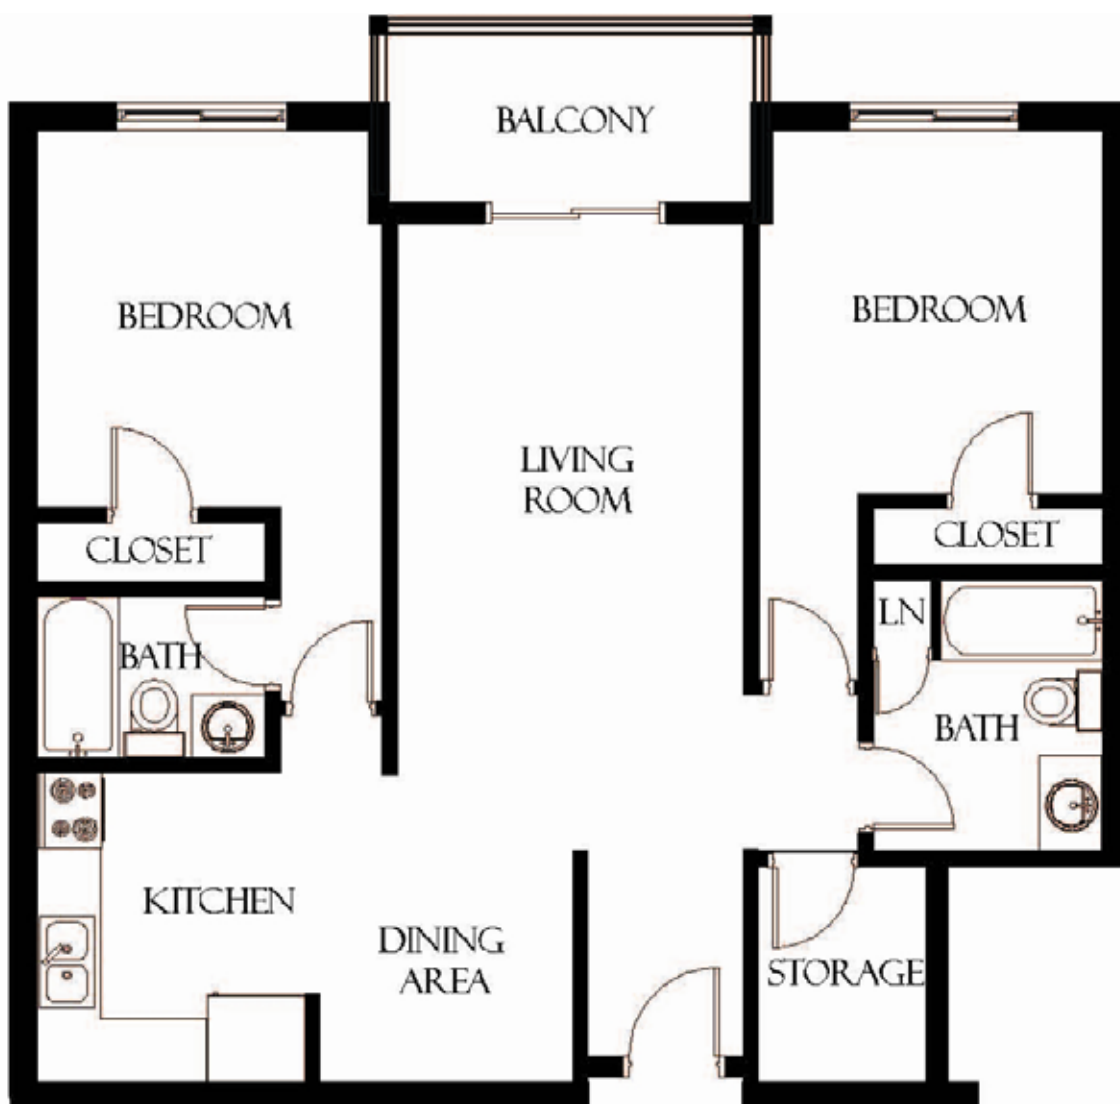

# 680 PARKLAND DRIVE

GLENBOURNE GARDENS  
HALIFAX, NOVA SCOTIA

TWO BEDROOM | 1163 SQUARE FEET

ACTUAL SUITE LAYOUT MAY VARY FROM PLAN

**hazelview**  
PROPERTIES