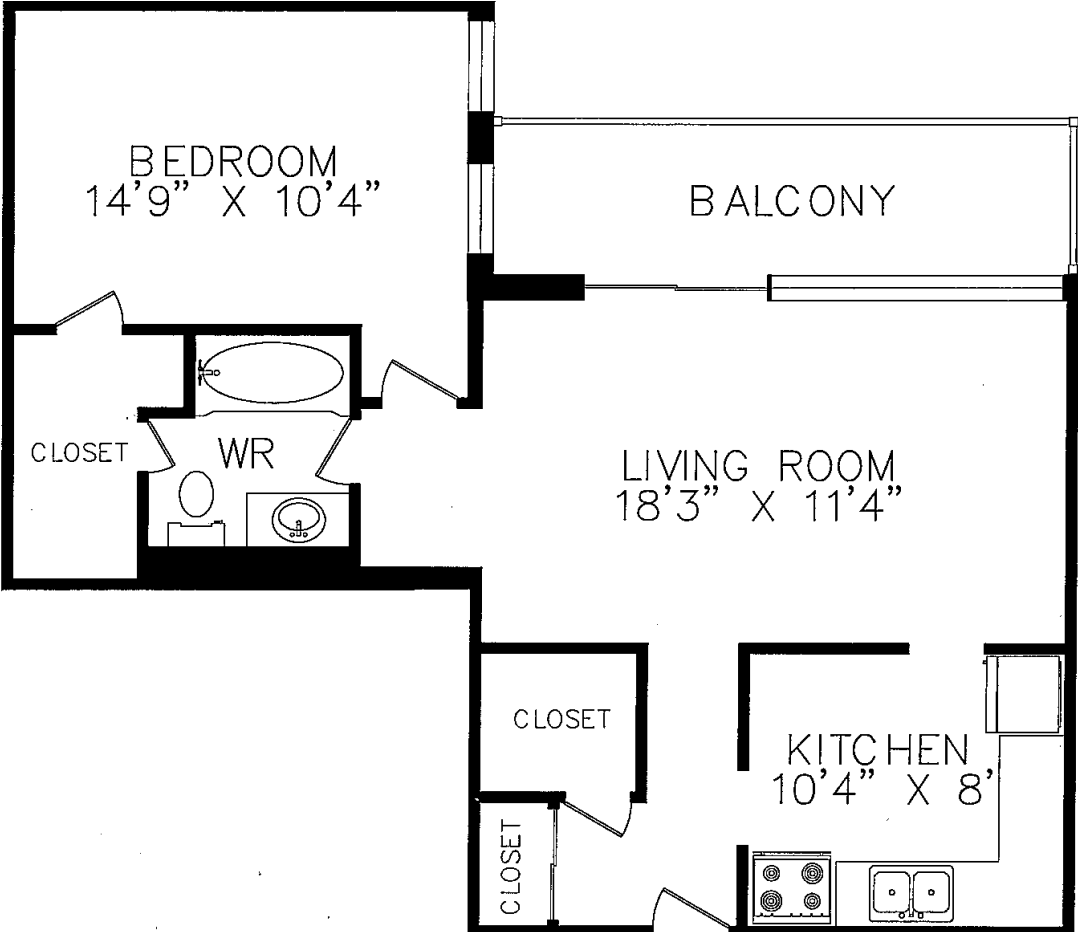

# 50 MOOREGATE CRESCENT

MOOREGATE APARTMENTS  
KITCHENER, ONTARIO

ONE BEDROOM | 650 SQUARE FEET

ACTUAL SUITE LAYOUT MAY VARY FROM PLAN

**hazelview**  
PROPERTIES