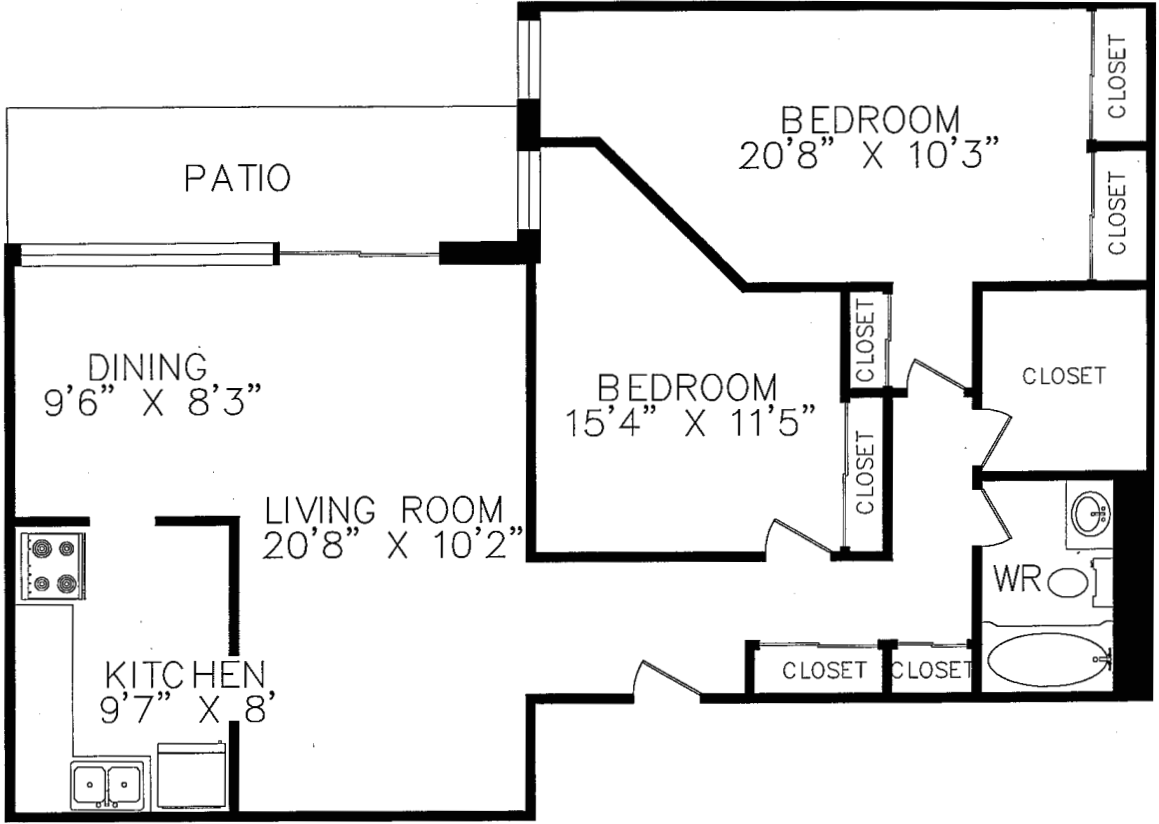

50 MOOREGATE CRESCENT

MOOREGATE APARTMENTS
KITCHENER, ONTARIO

TWO BEDROOM | 990 SQUARE FEET

ACTUAL SUITE LAYOUT MAY VARY FROM PLAN

hazelview
PROPERTIES