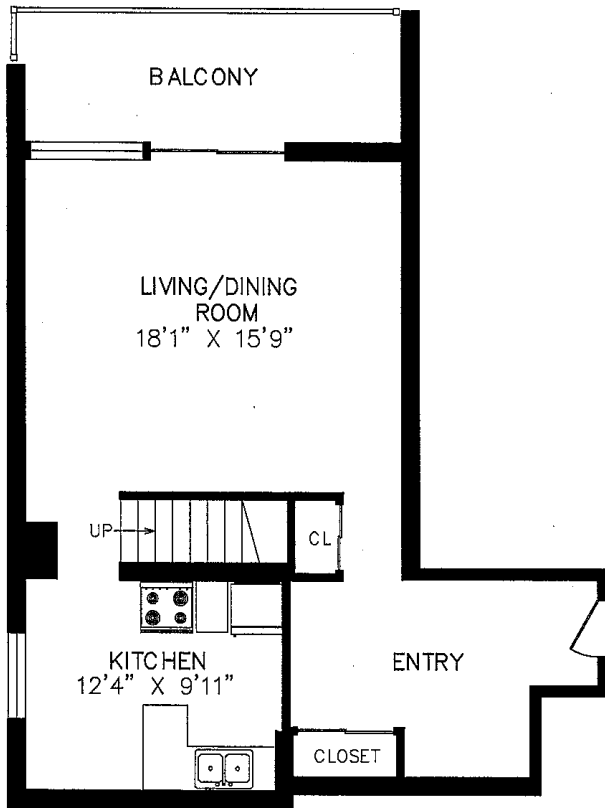

66

MOOREGATE CRESCENT

MOOREGATE APARTMENTS
KITCHENER, ONTARIO

THREE BEDROOM

1183 SQUARE FEET

ACTUAL SUITE LAYOUT MAY VARY FROM PLAN

hazelview
PROPERTIES