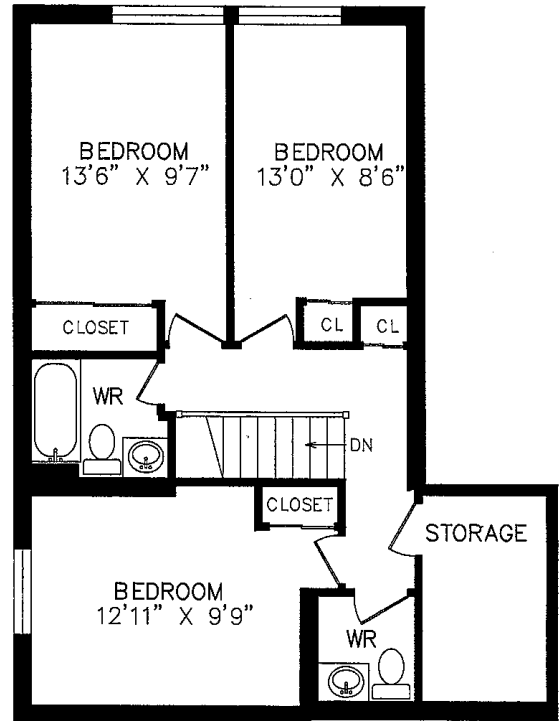

66

MOOREGATE CRESCENT

MOOREGATE APARTMENTS
KITCHENER, ONTARIO

THREE BEDROOM

1183 SQUARE FEET

ACTUAL SUITE LAYOUT MAY VARY FROM PLAN

hazelview
PROPERTIES