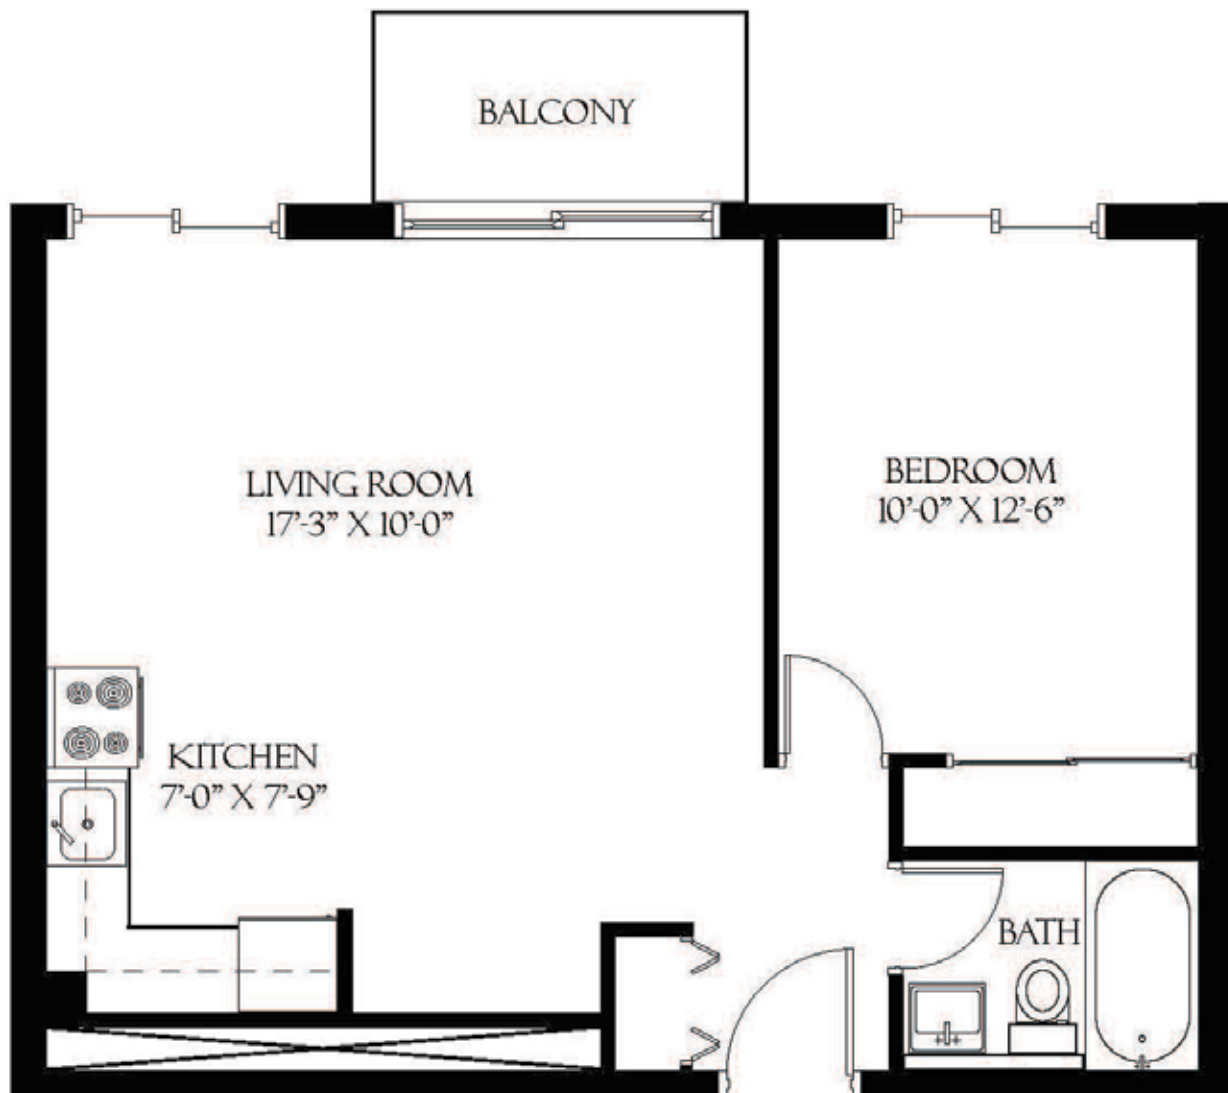

145 YORK STREET

YORK TOWERS
OTTAWA, ONTARIO

ONE BEDROOM | 521 SQUARE FEET

ACTUAL SUITE LAYOUT MAY VARY FROM PLAN

hazelview
PROPERTIES