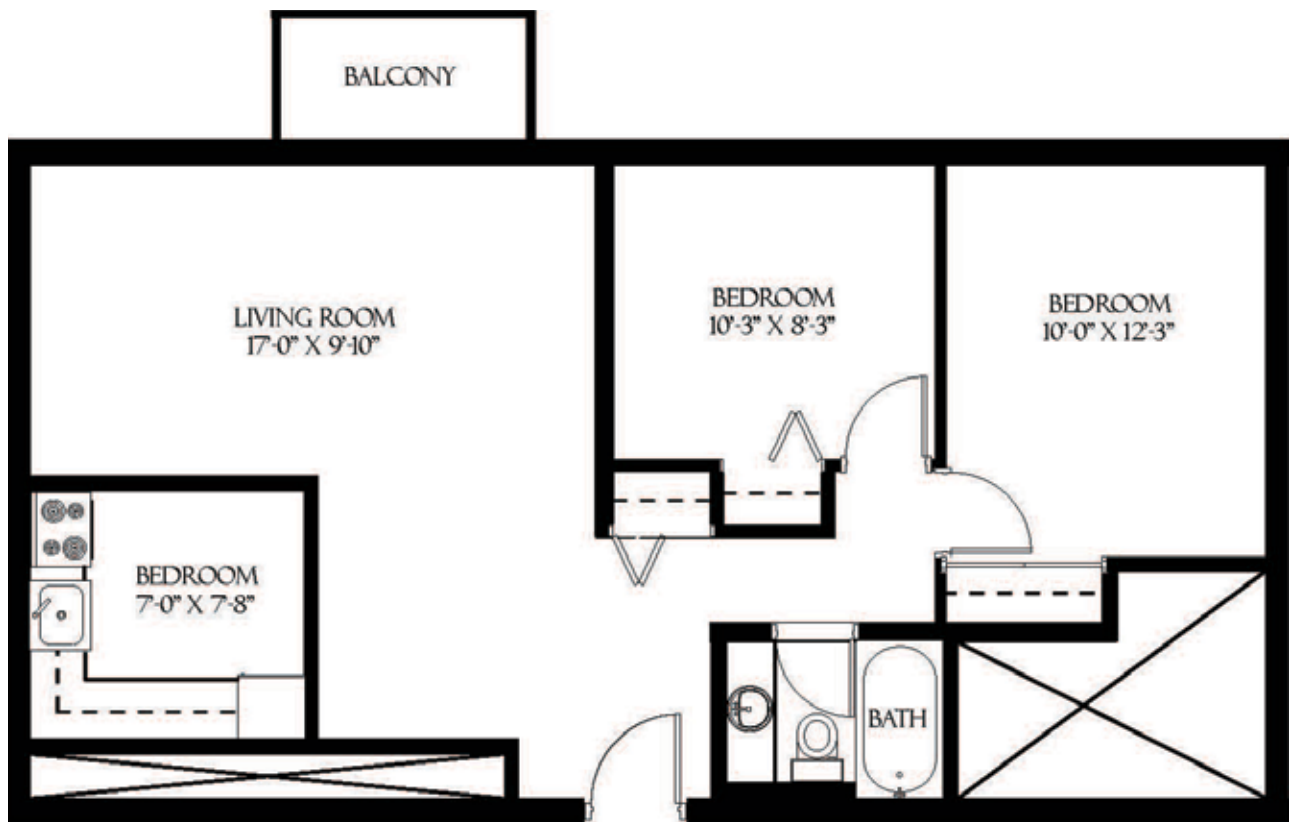

145 YORK STREET

YORK TOWERS
OTTAWA, ONTARIO

TWO BEDROOM | 650 SQUARE FEET

ACTUAL SUITE LAYOUT MAY VARY FROM PLAN

hazelview
PROPERTIES