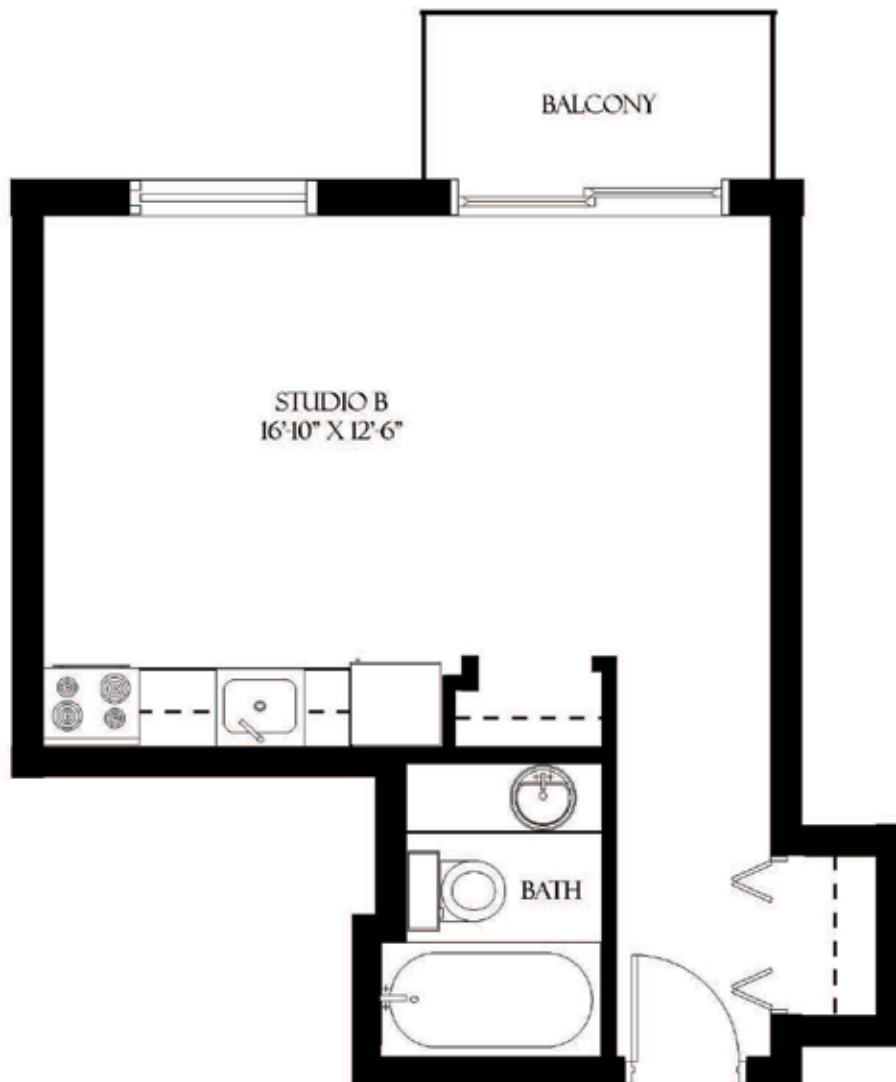

145 YORK STREET

YORK TOWERS
OTTAWA, ONTARIO

STUDIO | 276 SQUARE FEET

ACTUAL SUITE LAYOUT MAY VARY FROM PLAN

hazelview
PROPERTIES