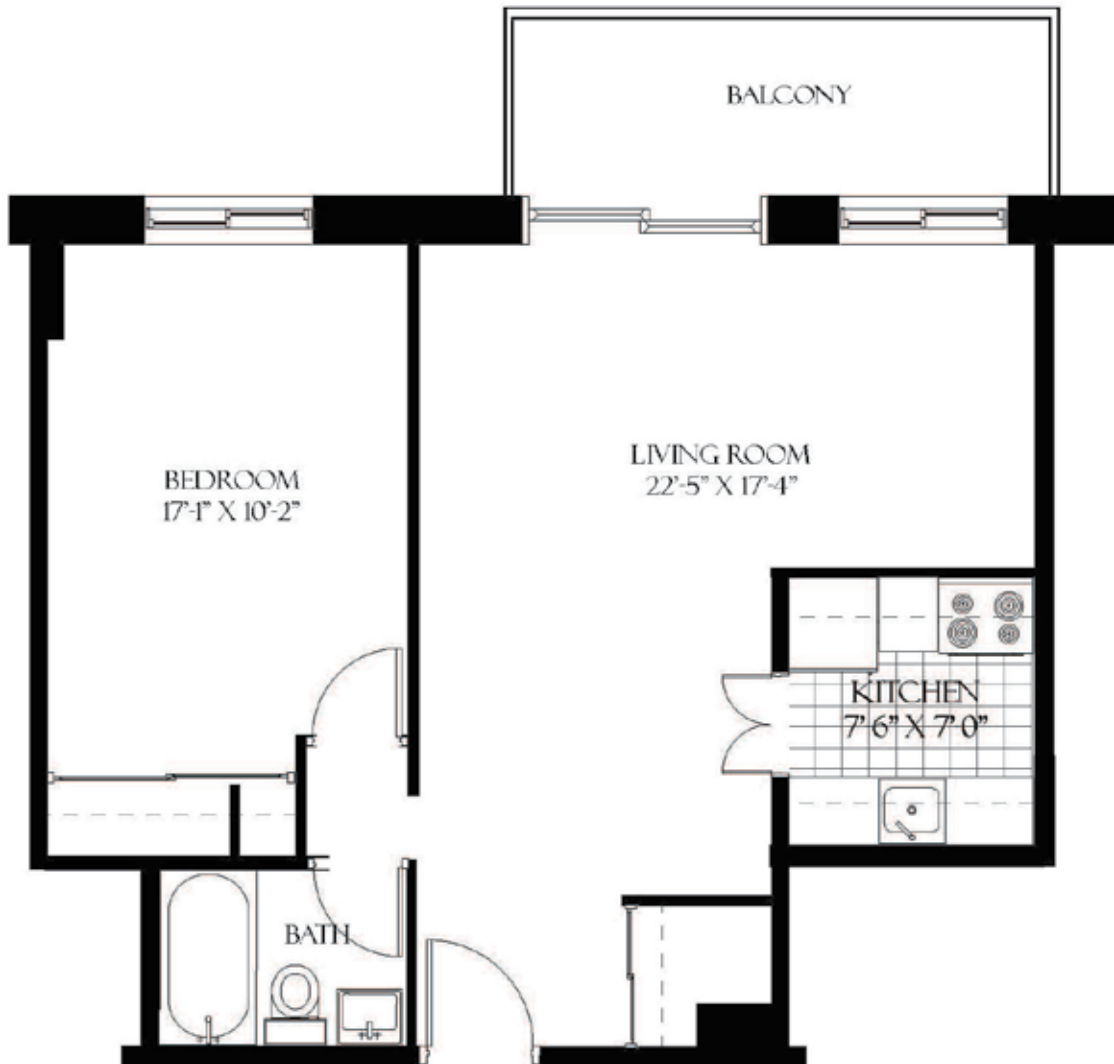

838
PINWOOD
CRESCENT

PINWOOD HEIGHTS
OTTAWA, ONTARIO

ONE BEDROOM | 558 SQUARE FEET

ACTUAL SUITE LAYOUT MAY VARY FROM PLAN

hazelview
PROPERTIES