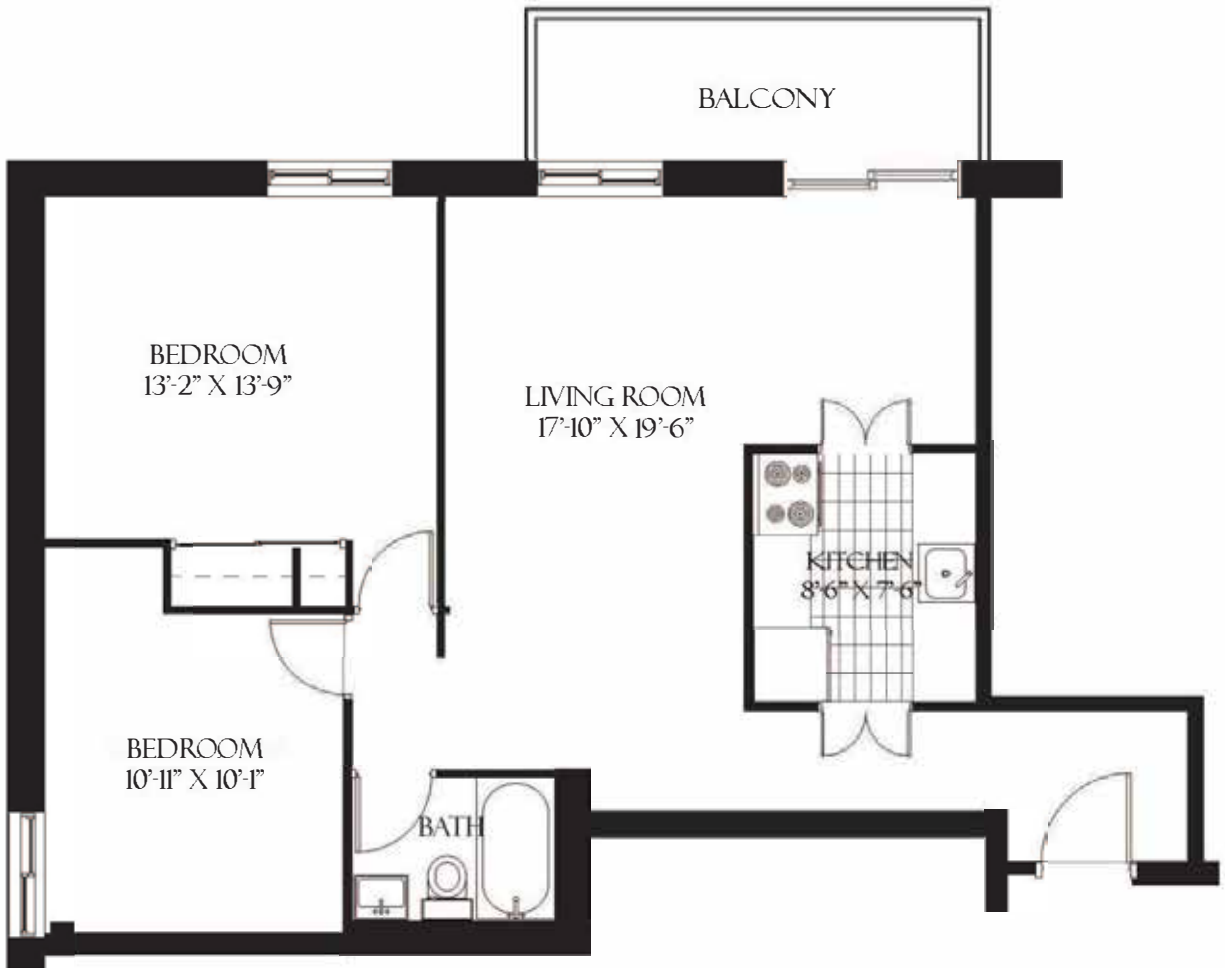

838
PINWOOD
CRESCENT

PINWOOD HEIGHTS
OTTAWA, ONTARIO

TWO BEDROOM | 758 SQUARE FEET

ACTUAL SUITE LAYOUT MAY VARY FROM PLAN

hazelview
PROPERTIES