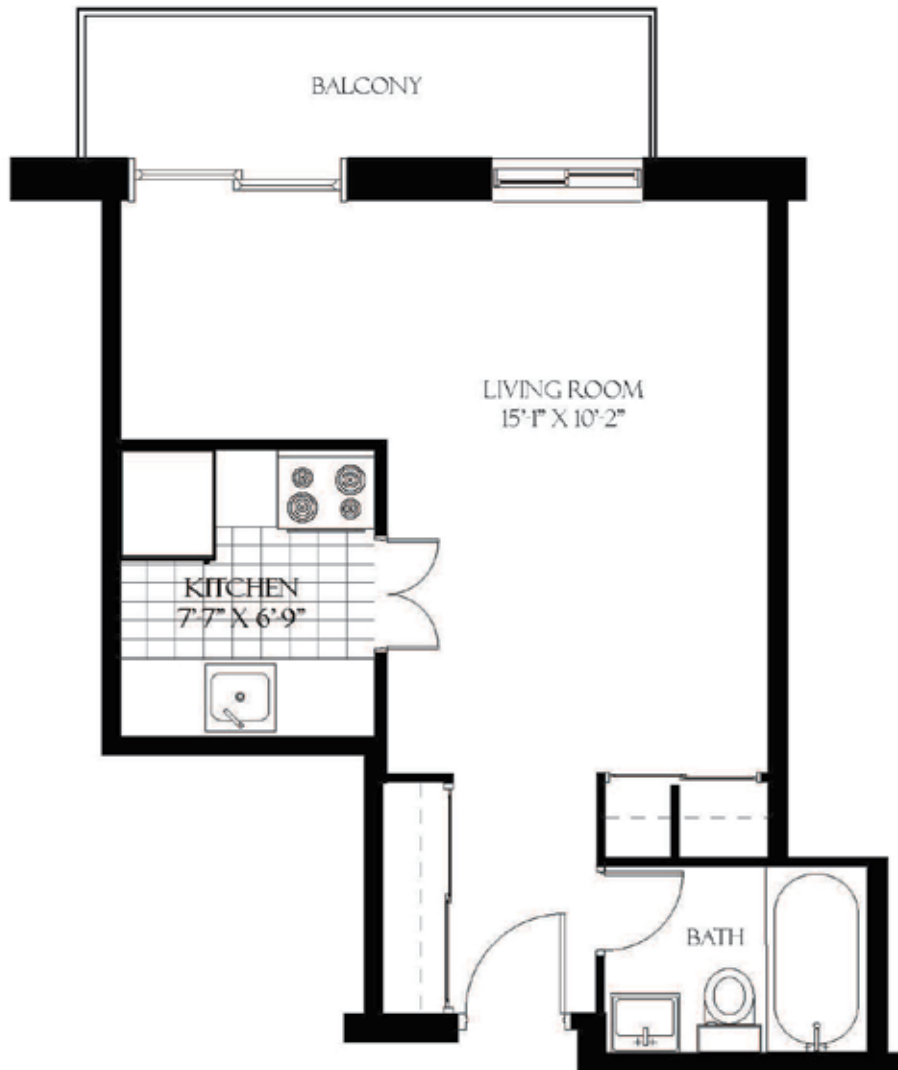

838
PINWOOD
CRESCENT

PINWOOD HEIGHTS
OTTAWA, ONTARIO

BACHELOR | 336 SQUARE FEET

ACTUAL SUITE LAYOUT MAY VARY FROM PLAN

hazelview
PROPERTIES