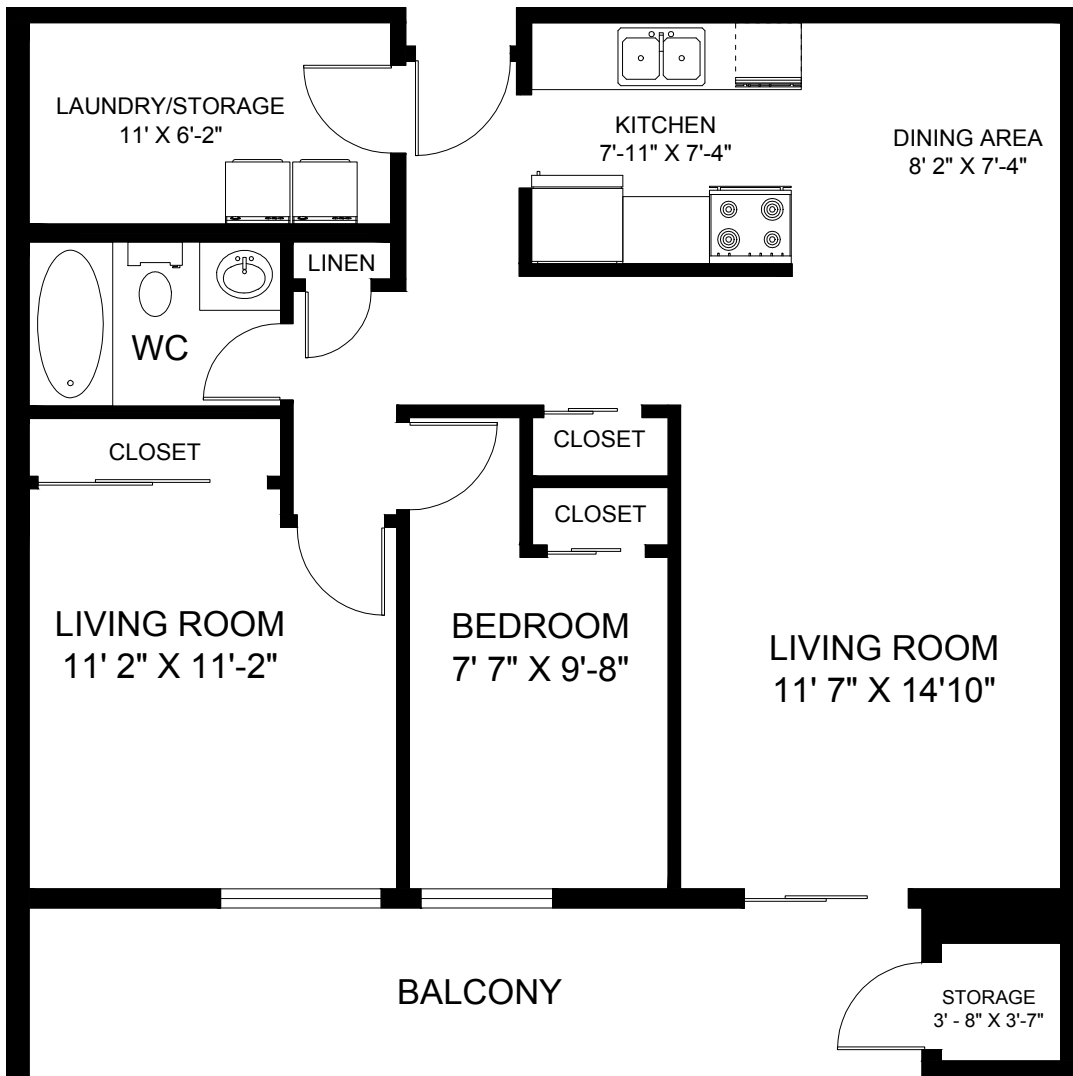

# 10 MICHENER DRIVE

THE STANDARD  
REGINA, SASKATCHEWAN

TWO BEDROOM | 825 SQUARE FEET

TYPE A

ACTUAL SUITE LAYOUT MAY VARY FROM PLAN

**hazelview**  
PROPERTIES