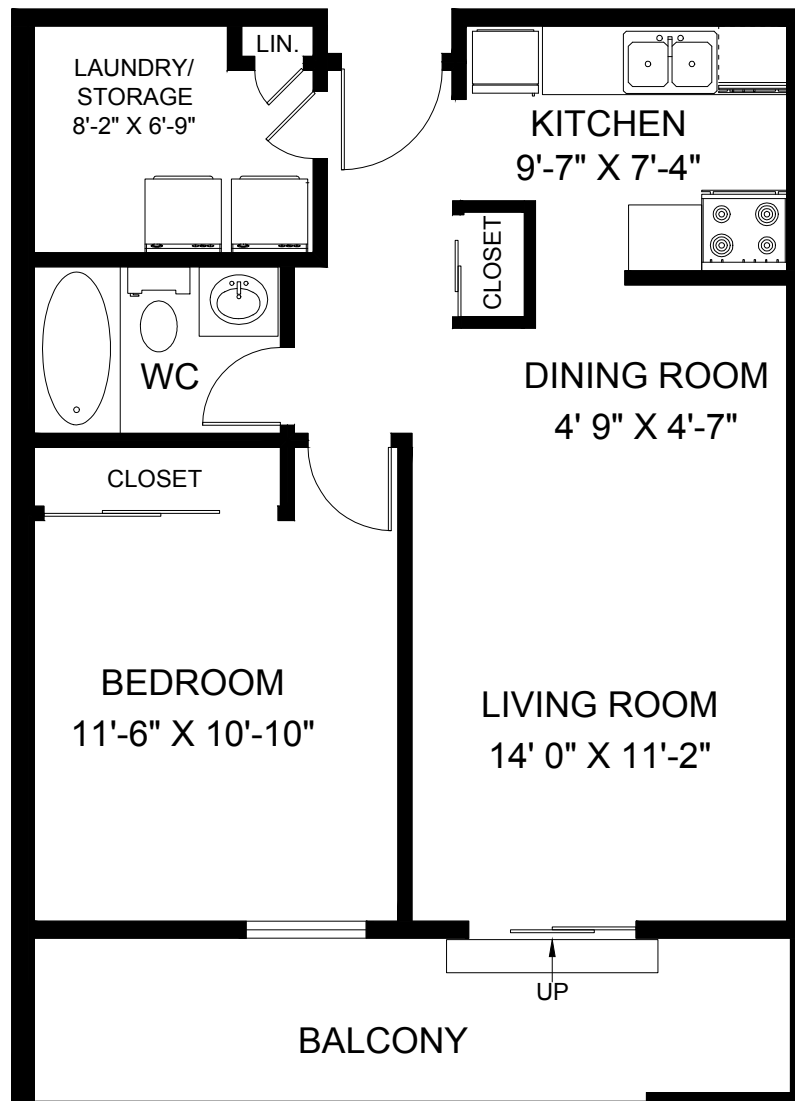

235 LENORE DRIVE

AVANT
SASKATOON, SASKATCHEWAN

ONE BEDROOM | 592 SQUARE FEET

ACTUAL SUITE LAYOUT MAY VARY FROM PLAN

hazelview
PROPERTIES