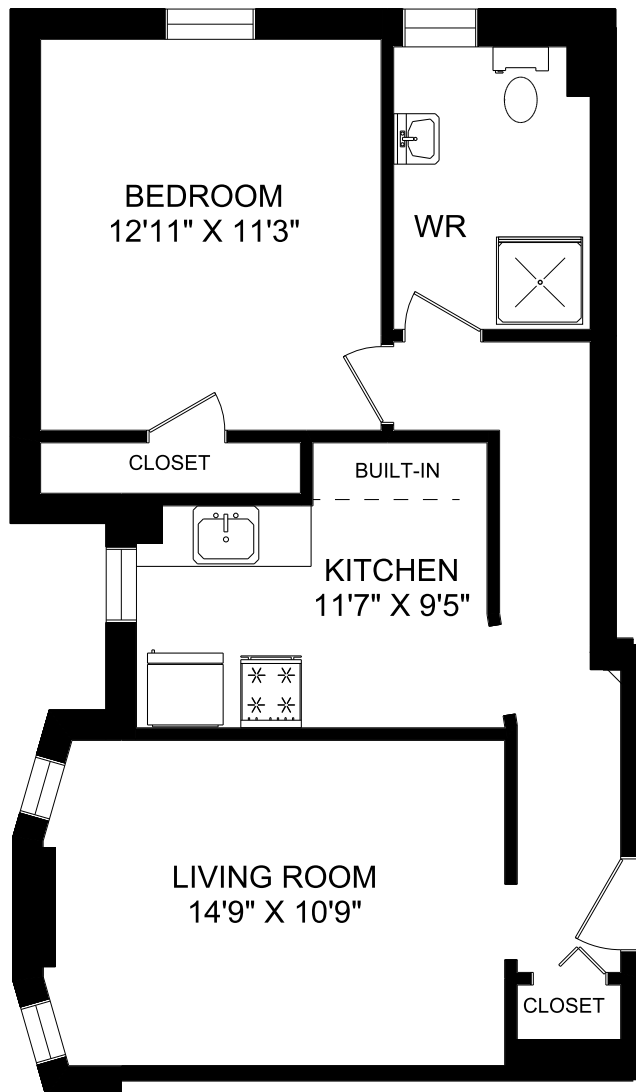

36 MAITLAND STREET

THE MAITLANDS
TORONTO, ONTARIO

ONE BEDROOM | 678 SQUARE FEET

ACTUAL SUITE LAYOUT MAY VARY FROM PLAN

hazelview
PROPERTIES