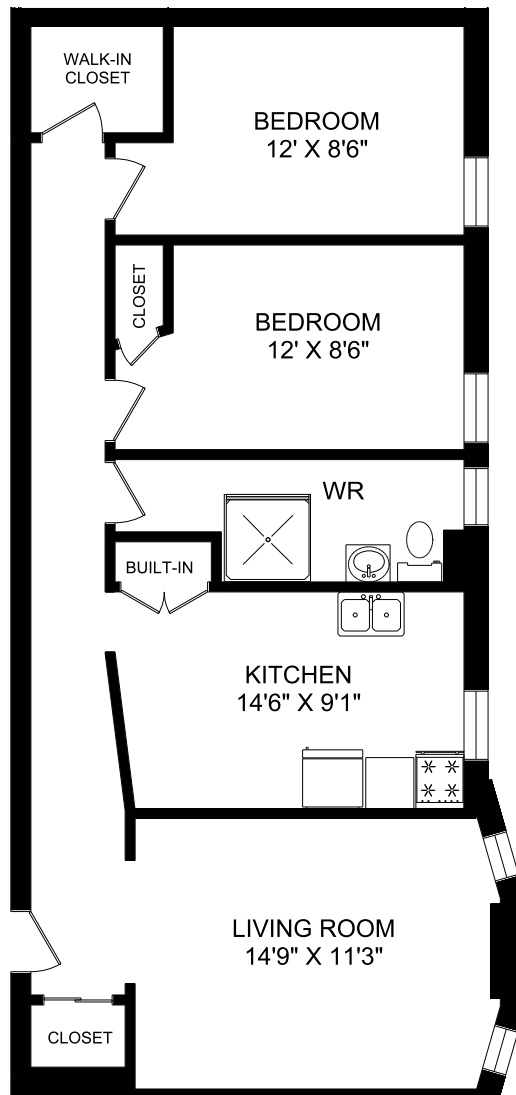

36
MAITLAND STREET

THE MAITLANDS
TORONTO, ONTARIO

TWO BEDROOM | 887 SQUARE FEET

ACTUAL SUITE LAYOUT MAY VARY FROM PLAN

hazelview
PROPERTIES