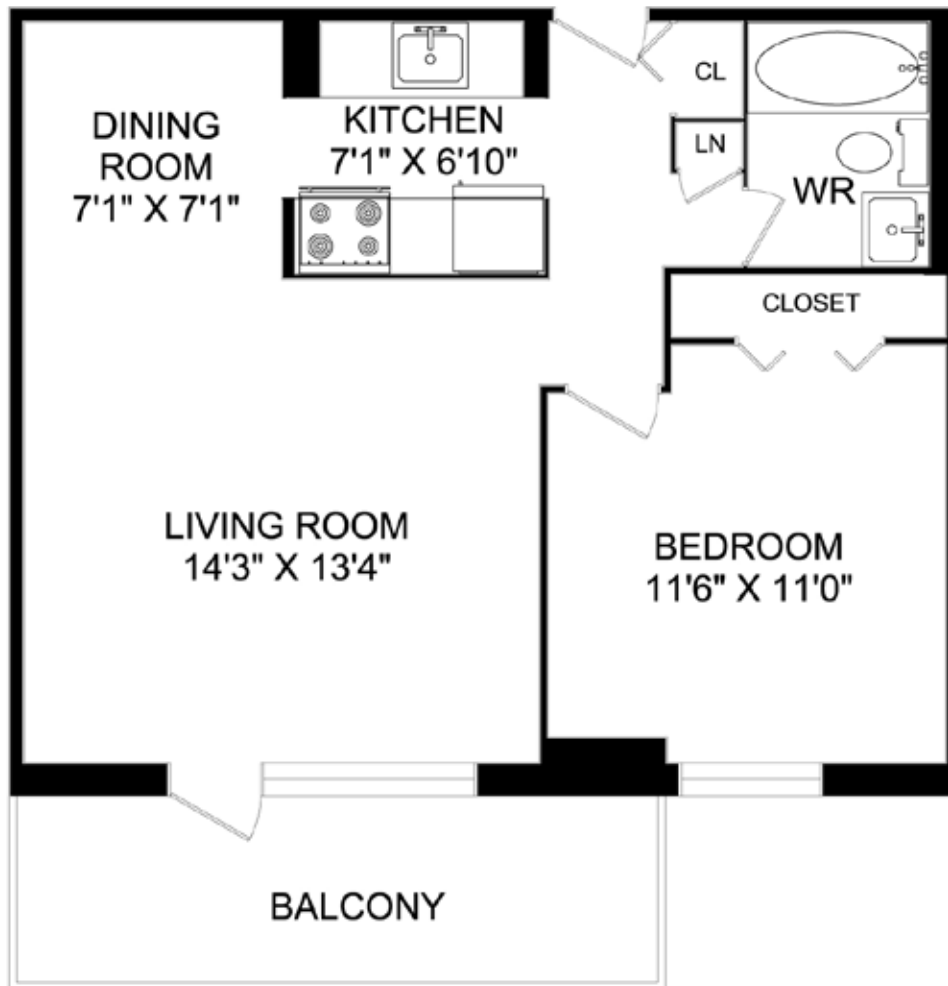

# 620 NORTHCLIFFE BOULEVARD

NORTHCLIFFE HEIGHTS APARTMENTS  
TORONTO, ONTARIO

ONE BEDROOM | 564 SQUARE FEET

ACTUAL SUITE LAYOUT MAY VARY FROM PLAN

**hazelview**  
PROPERTIES