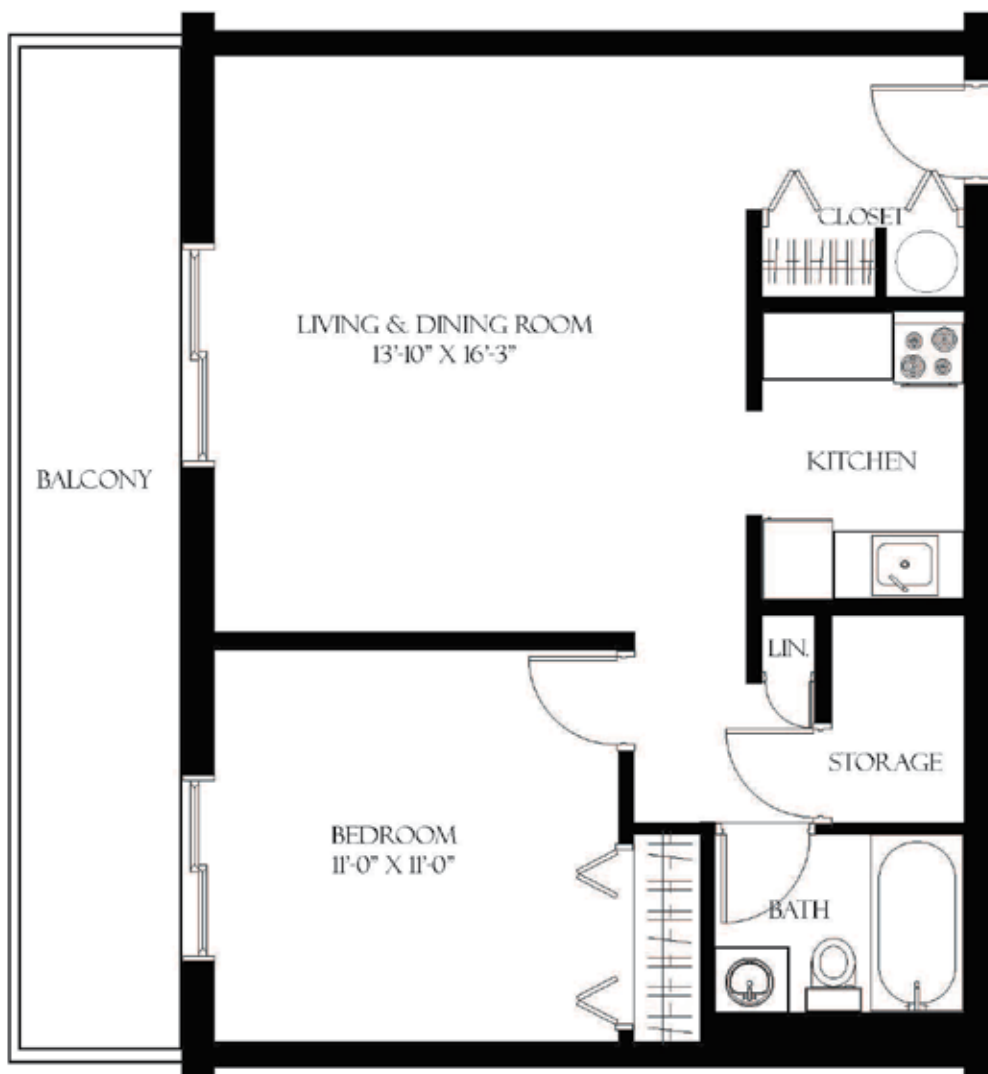

# 1400 OUELLETTE AVENUE

MINTZ RIVER  
WINDSOR, ONTARIO

ONE BEDROOM | 595 SQUARE FEET

ACTUAL SUITE LAYOUT MAY VARY FROM PLAN

**hazelview**  
PROPERTIES