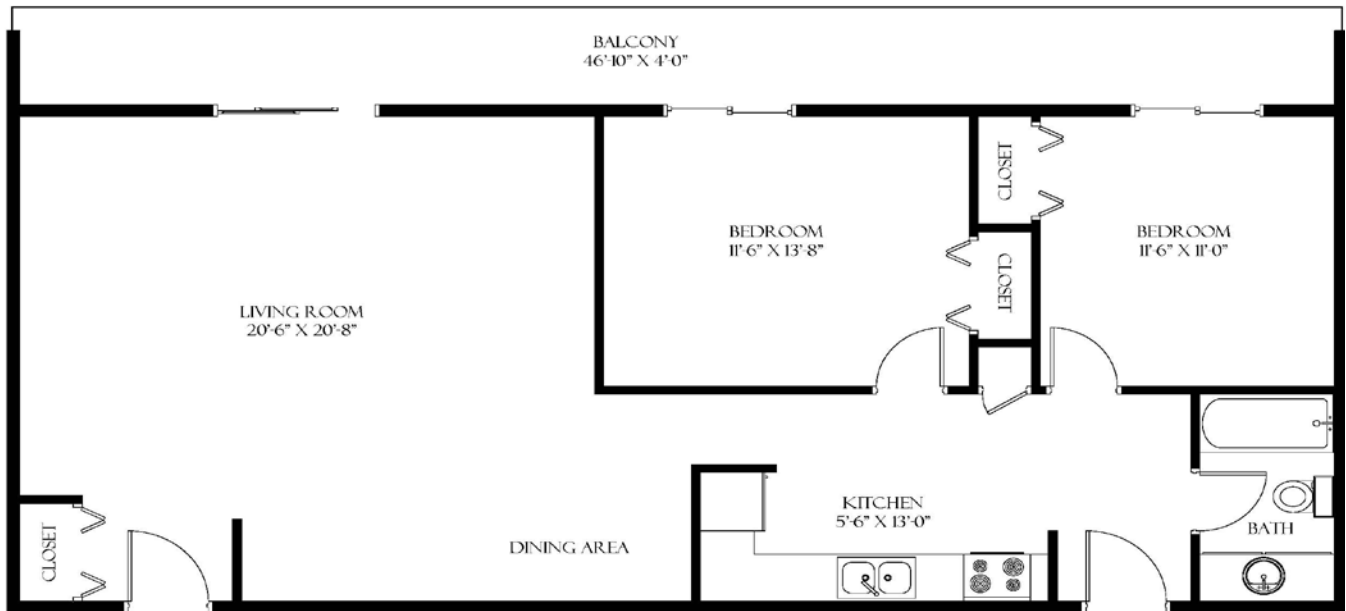

1400 OUELLETTE AVENUE

MINTZ RIVER
WINDSOR, ONTARIO

TWO BEDROOM | 966 SQUARE FEET

ACTUAL SUITE LAYOUT MAY VARY FROM PLAN

hazelview
PROPERTIES