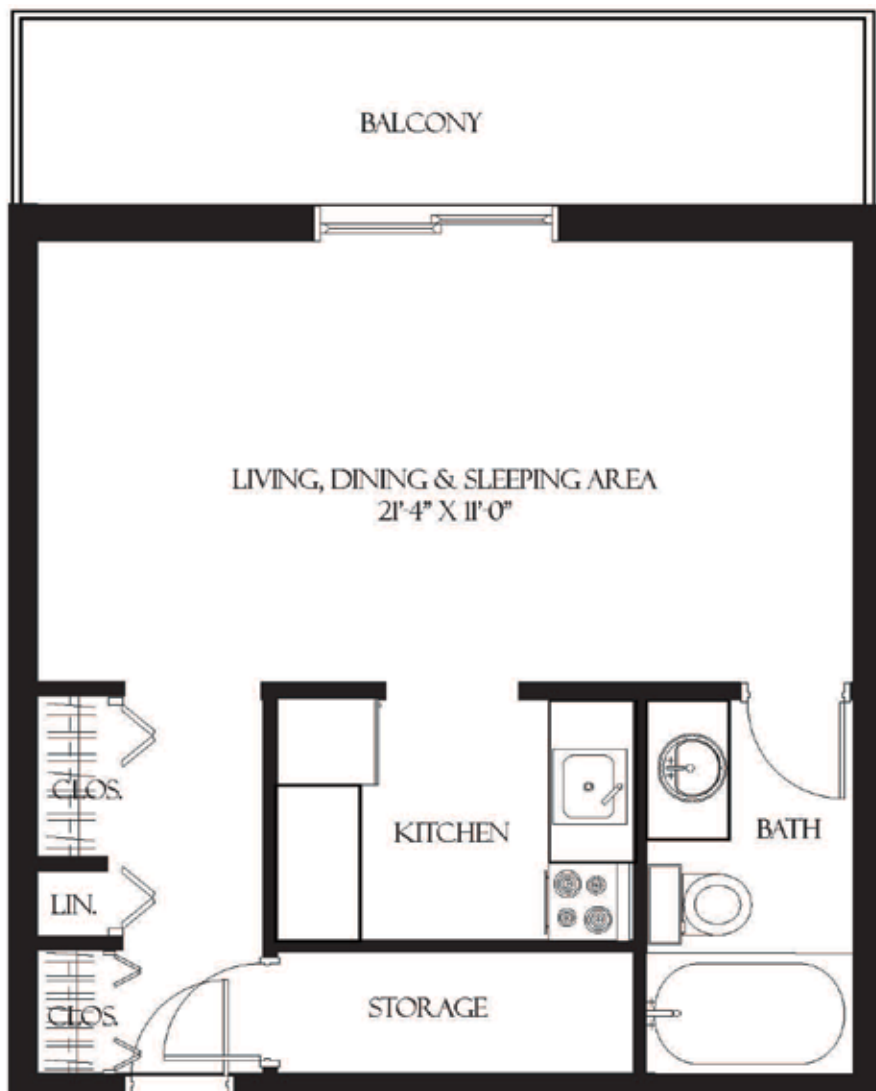

1400
OUELLETTE
AVENUE

MINTZ RIVER
WINDSOR, ONTARIO

BACHELOR | 460 SQUARE FEET

ACTUAL SUITE LAYOUT MAY VARY FROM PLAN

hazelview
PROPERTIES