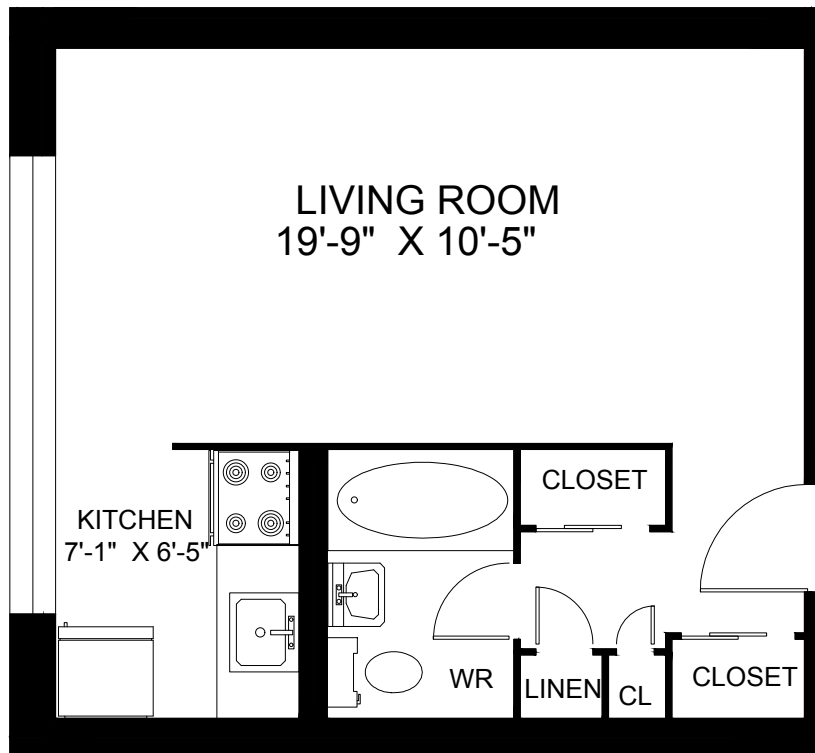

31
SPENCER
AVENUE

TORONTO, ONTARIO

BACHELOR | 403 SQUARE FEET

LINE 03/UNIT 103, 203, 303
TYPE A

ACTUAL SUITE LAYOUT MAY VARY FROM PLAN

hazelview
PROPERTIES