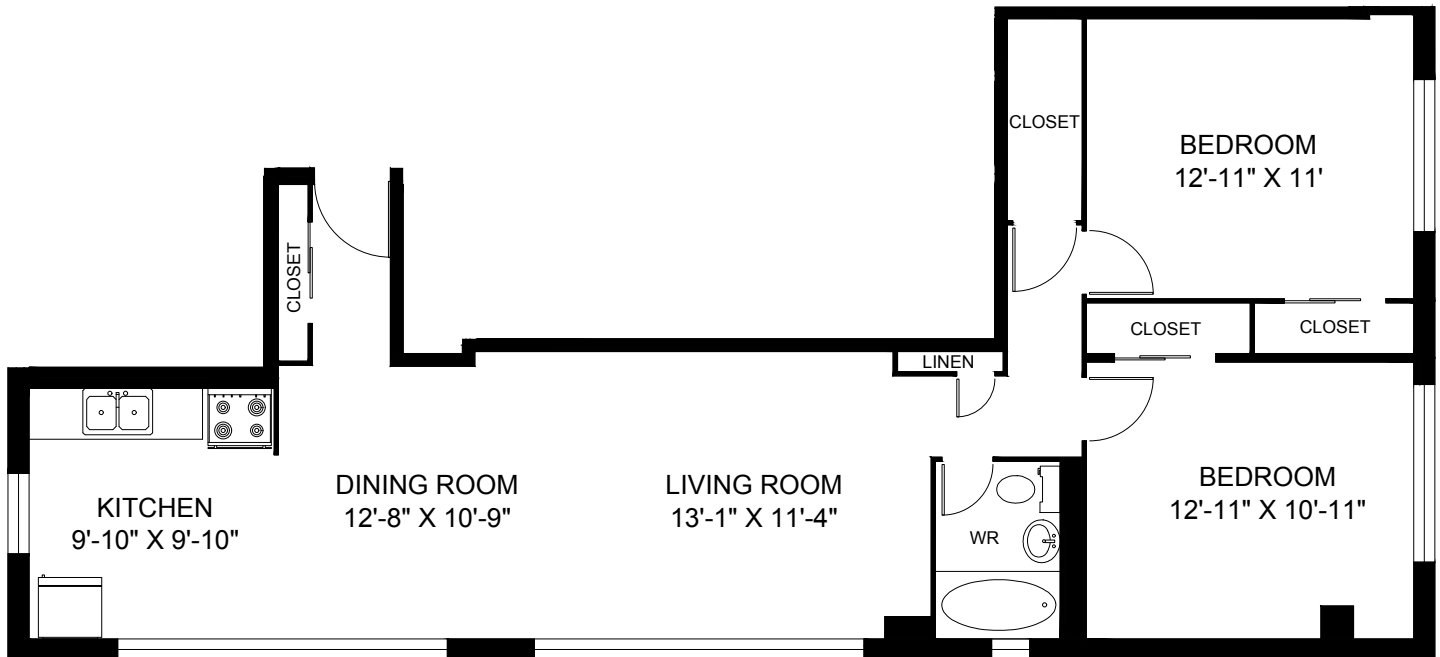

85
WELLESLEY
STREET EAST

TORONTO, ONTARIO

TWO BEDROOM | 935 SQUARE FEET

LINE 01
TYPE A

ACTUAL SUITE LAYOUT MAY VARY FROM PLAN

hazelview
PROPERTIES