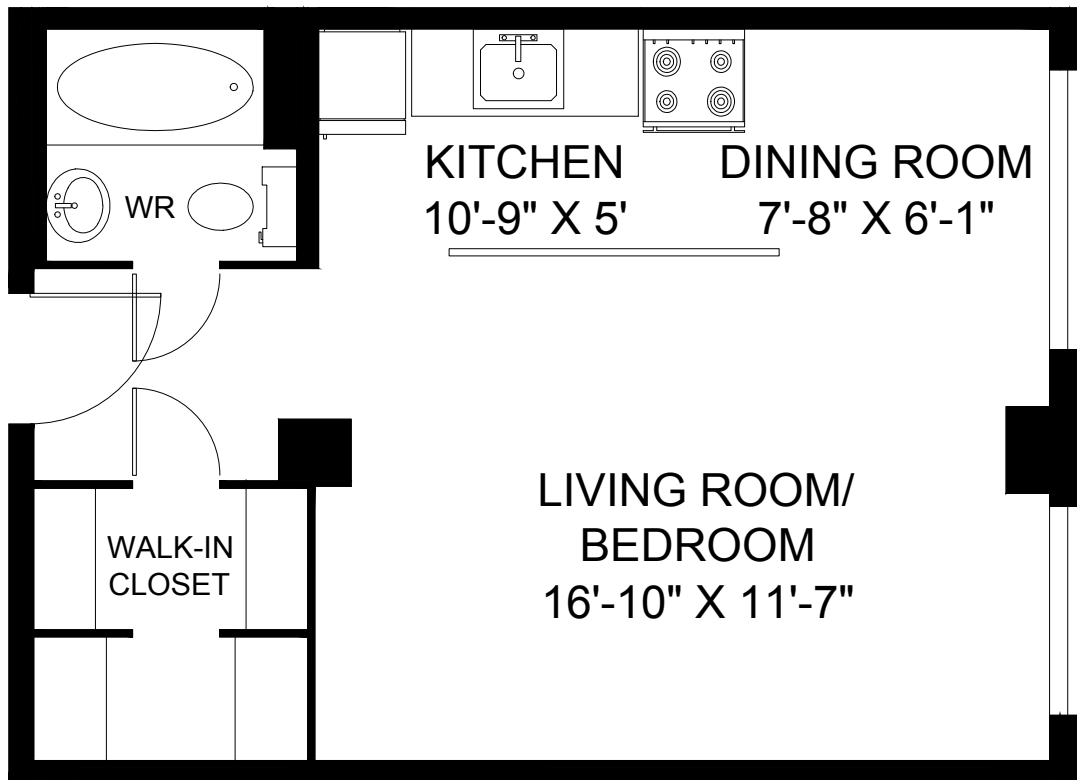

85
WELLESLEY
STREET EAST

TORONTO, ONTARIO

BACHELOR | 428 SQUARE FEET

LINE 04, LINE 05, UNIT 204, UNIT 205
TYPE A

ACTUAL SUITE LAYOUT MAY VARY FROM PLAN

hazelview
PROPERTIES