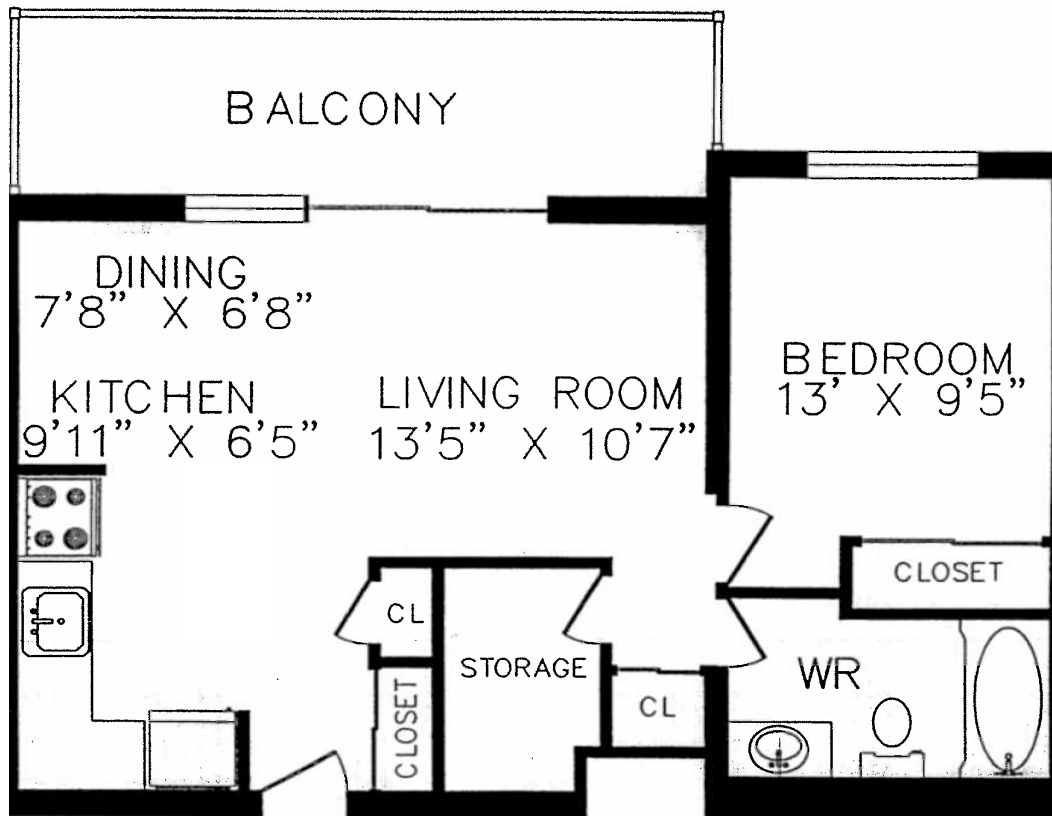

# 150 DARLING STREET

CENTENNIAL TOWERS  
BRANTFORD, ONTARIO

ONE BEDROOM

550 SQUARE FEET

ACTUAL SUITE LAYOUT MAY VARY FROM PLAN

**hazelview**  
PROPERTIES