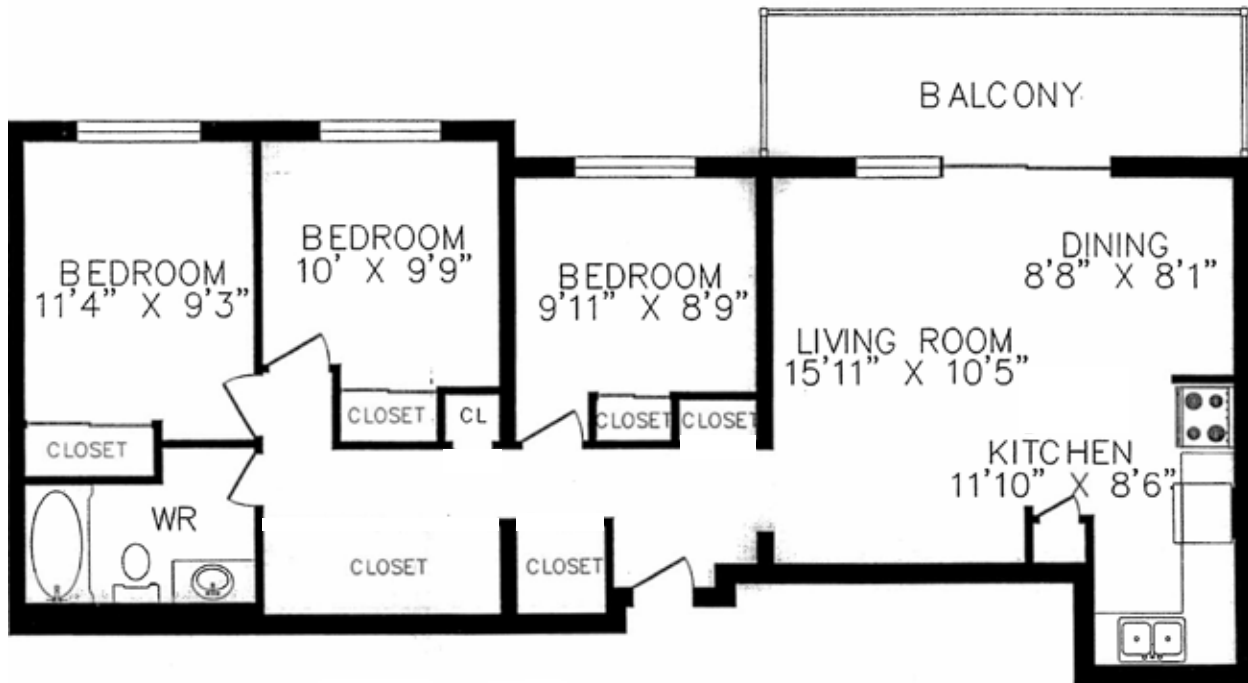

# 150 DARLING STREET

CENTENNIAL TOWERS  
BRANTFORD, ONTARIO

THREE BEDROOM | 900 SQUARE FEET

ACTUAL SUITE LAYOUT MAY VARY FROM PLAN

**hazelview**  
PROPERTIES