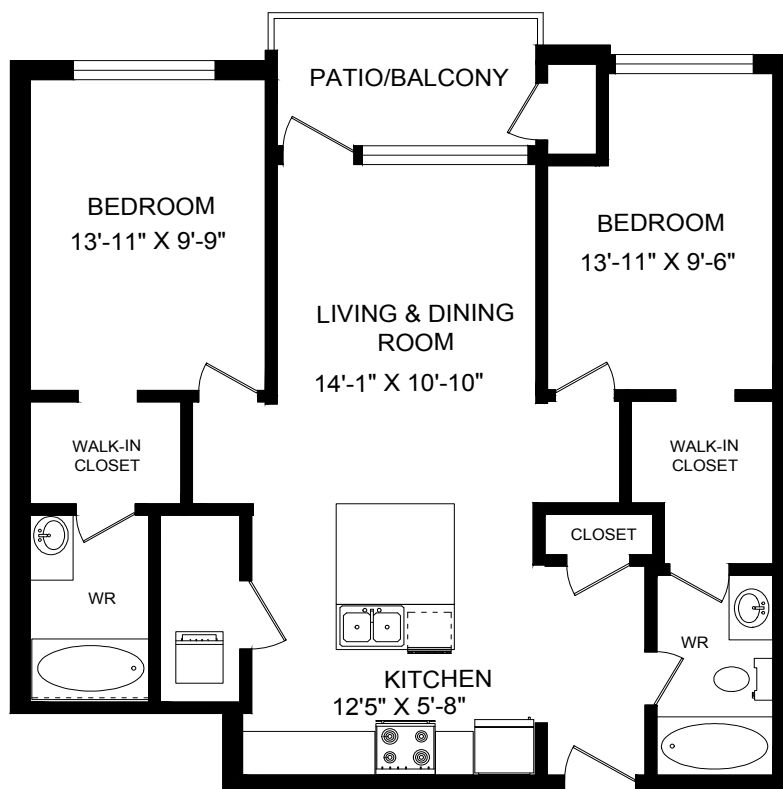

241 WILLIS CRESCENT

THE GREYSON
SASKATOON, SASKATCHEWAN

TWO BEDROOM

964 SQUARE FEET

ACTUAL SUITE LAYOUT MAY VARY FROM PLAN

hazelview
PROPERTIES