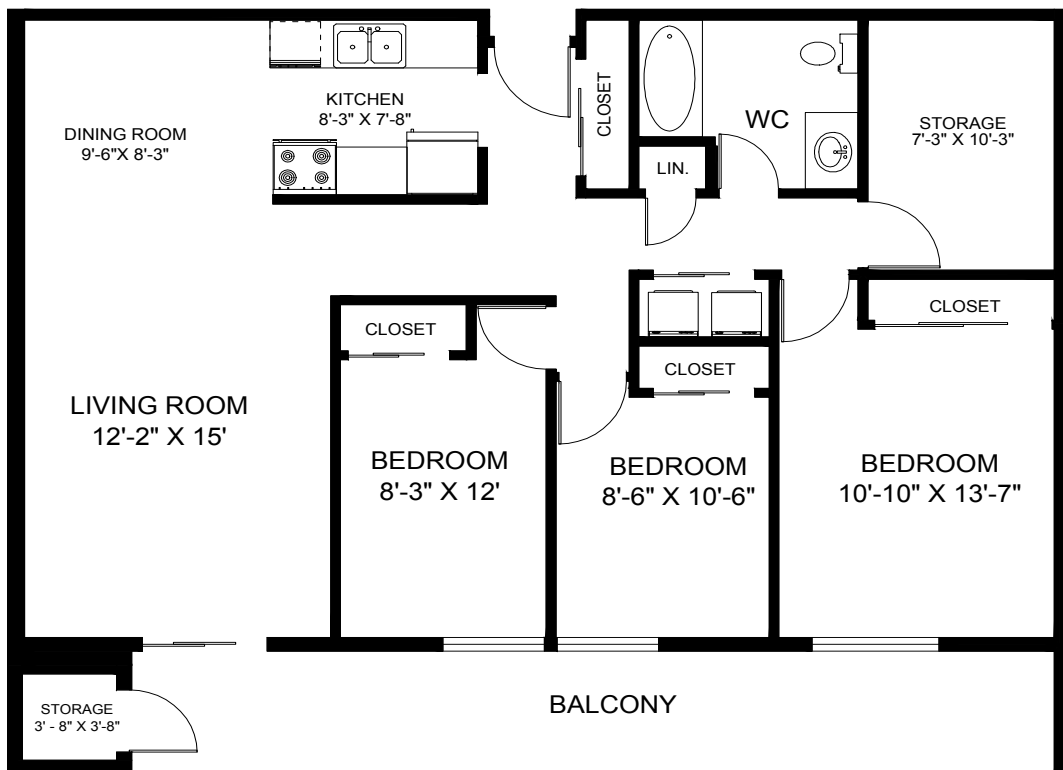

10 MICHENER DRIVE

THE STANDARD
REGINA, SASKATCHEWAN

THREE BEDROOM | 1,068 SQUARE FEET

ACTUAL SUITE LAYOUT MAY VARY FROM PLAN

hazelview
PROPERTIES