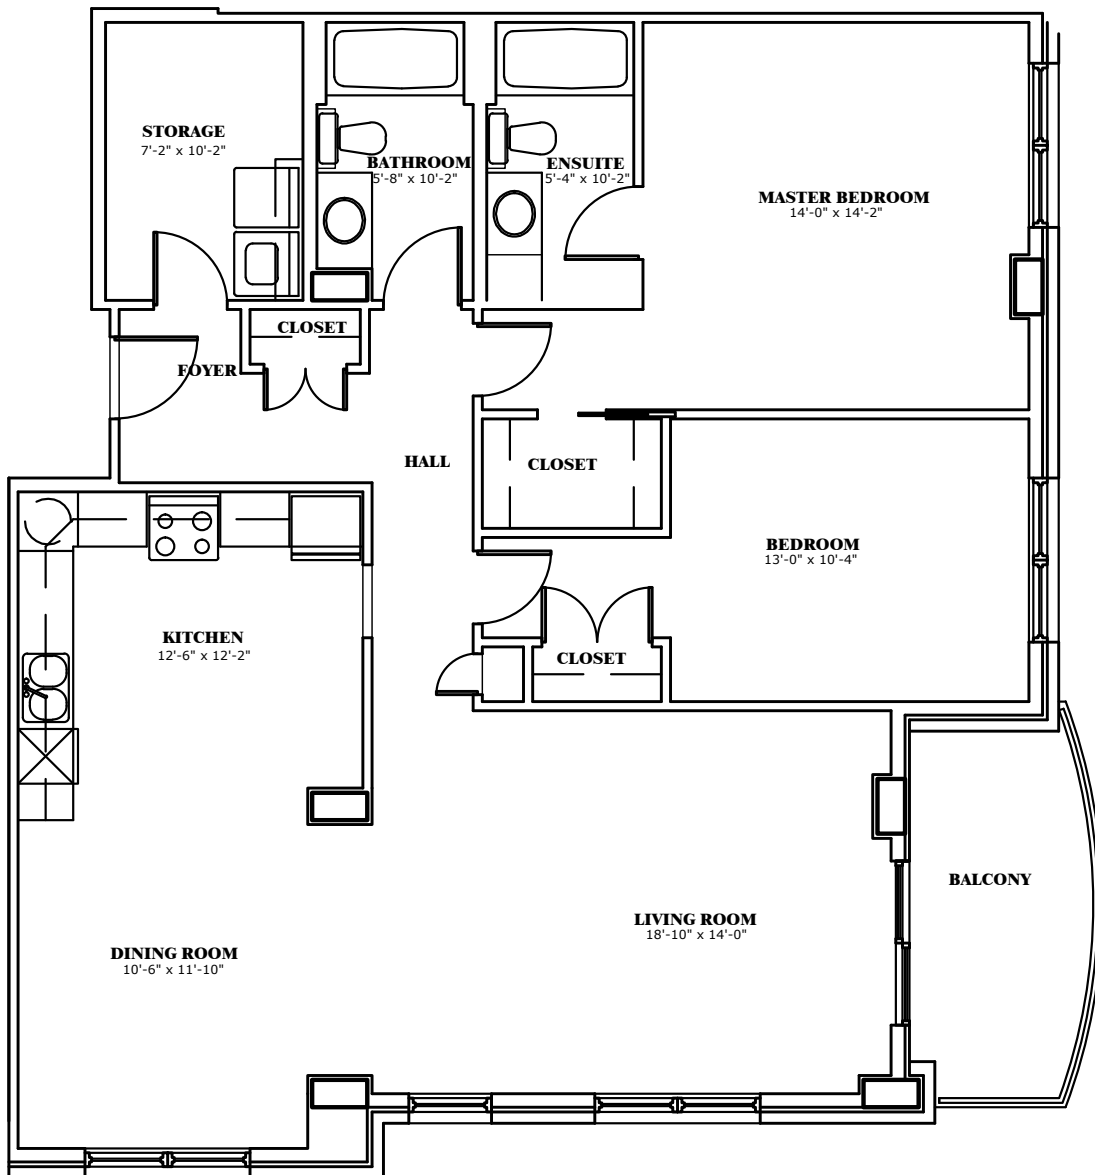

16 Bently Drive

The Azure

HALIFAX, NOVA SCOTIA

TWO BEDROOM | 1322 SQUARE FEET

Actual suite layout may vary from plan.

hazelview
PROPERTIES