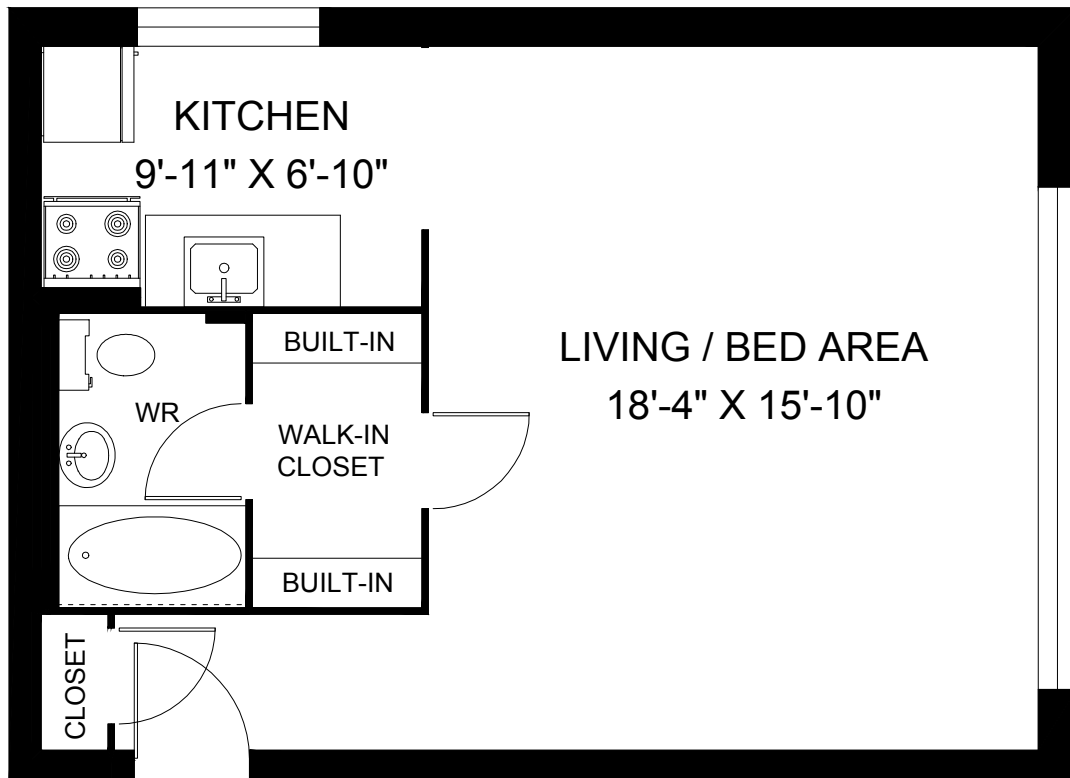

161 WILSON AVENUE

THE DEVON
TORONTO, ONTARIO

BACHELOR

552 SQUARE FEET

ACTUAL SUITE LAYOUT MAY VARY FROM PLAN

hazelview
PROPERTIES